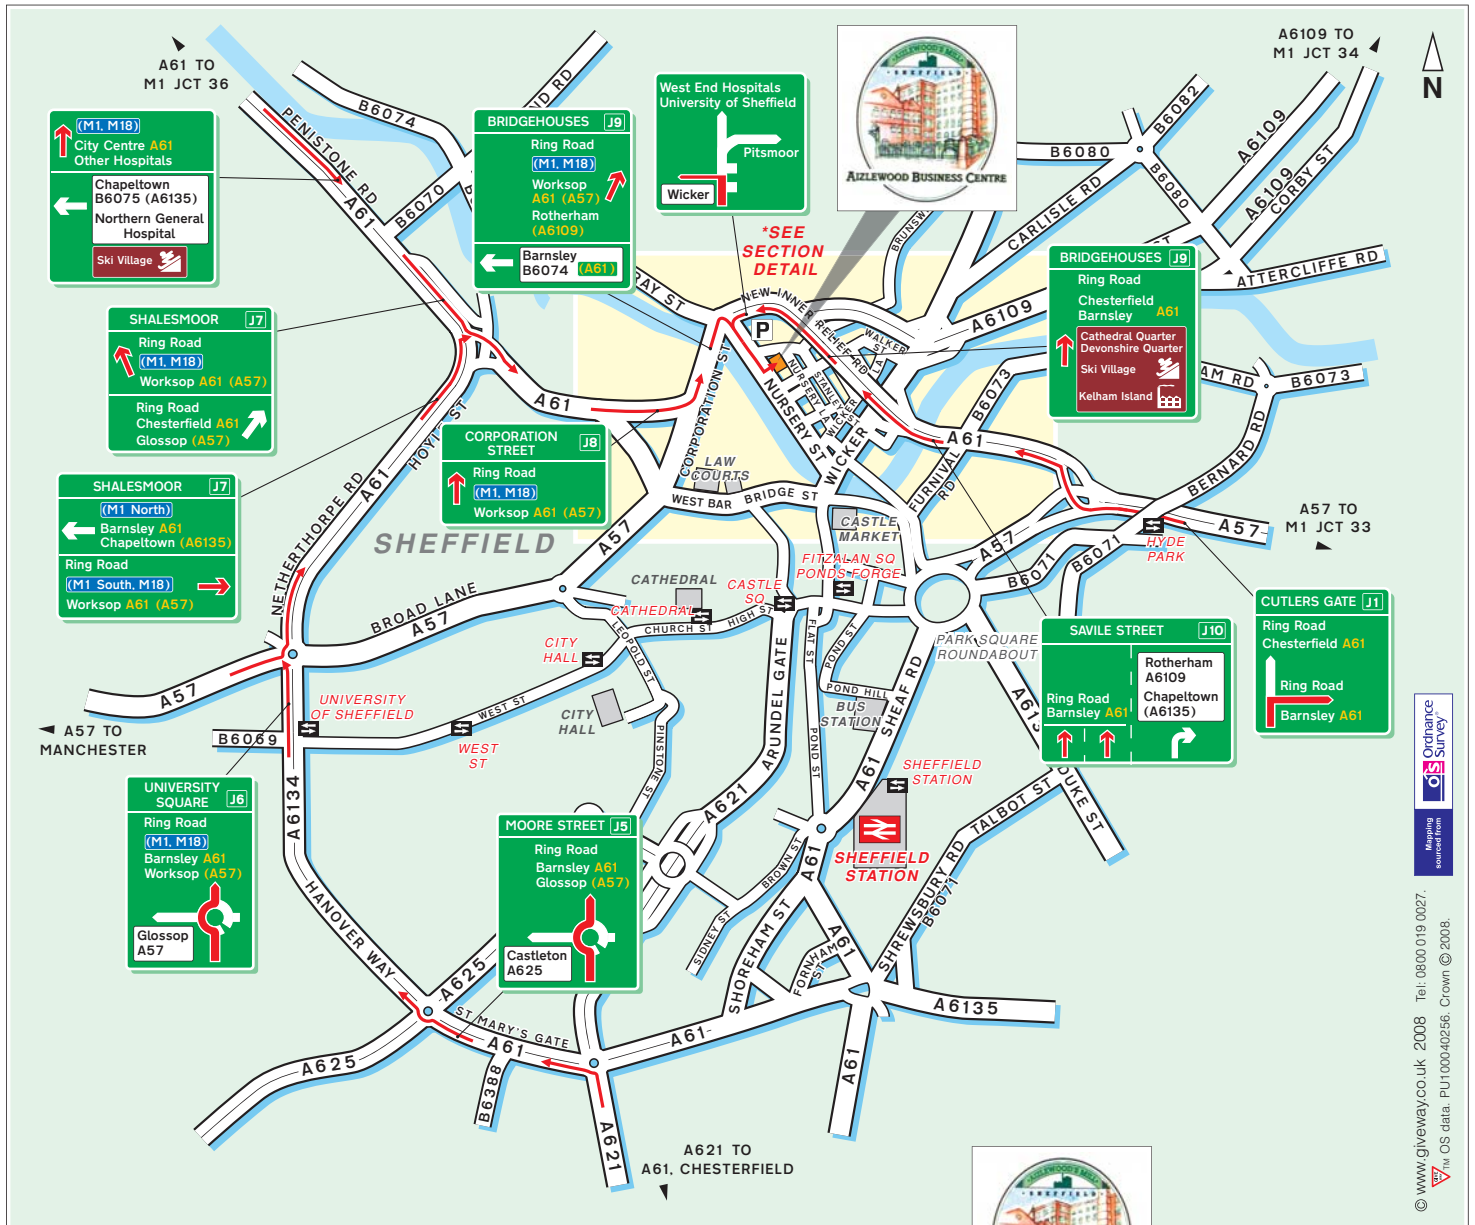

Aizlewood Business Centre

Aizlewood Mill
Nursery Street
Sheffield
S3 8GG

Tel: 0114 282 3123

Fax: 0114 282 3150

E-mail: reception@aizlewoodsmill.com

Public Transport

By Rail, Sheffield Station

Approximately a 15 minute walk or a 5 minute taxi journey from our office.

For further information on train times and operators call National Rail Enquiries on 0845 7484950.

By Bus

Bus services 47, 48, and 53 stop within one minute's walk of Aizlewood's Mill. Many other city bound routes stop on The Wicker, within 5 minutes walk. For further information on bus times and routes call South Yorkshire Traveline on 01709 515151.

© www.giveaway.co.uk 2008 Tel: 0800 019 0027.
 Mapping sourced from Ordnance Survey.
 © Crown Copyright 2008. OS data. PU100040256. Crown © 2008.